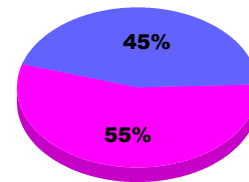

YTD Status Quo Clubs 2012-2013

Status Quo Clubs Compared to Status Quo Members

Legend: Status Quo Clubs (Cyan), Total Status Quo Members (Green)

MEMBERSHIP

Membership Results
2012-2013

Membership
2011-2012

Month	Net Memb Goal	Actual New Memb	Actual Dropped Memb	Gain/Loss of Memb	Gain/Loss of Memb
Jul/Aug/Sep		12	-89	-77	-87
Totals		12	-89	-77	-87

Membership Results 2012-2013

Goal, New, Dropped, Gain/Loss

Legend: Goal (Cyan), Actual (Green), Dropped (Yellow), Gain Loss (Magenta)

Comparison of Membership Gain/Loss

Current Year Compared to the Previous Year

Legend: Current Year (Cyan), Previous Year (Green)

Gender Comparison 2012-2013

Jul/Aug/Sep

Legend: Male (Blue), Female (Magenta)